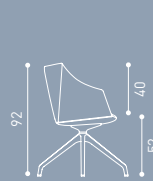

It was designed by Rüya Akyol, inspired by a sailboat catching the wind. It has a large family with its rich leg and body types and meets all your needs.

VL015PQ
VL015ALO

VL019PWH
VL019PBK

VL018PWH
VL018PBK