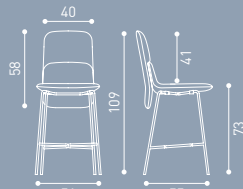

TUXBAR02

TEKNIK DETAY

TUXBAR01

TUX