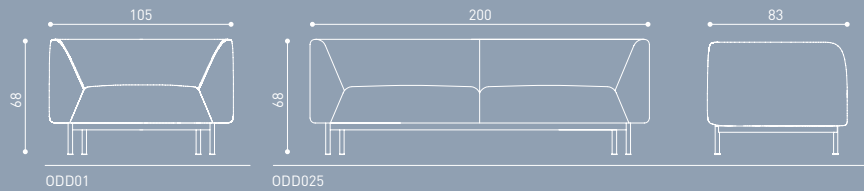

ODDA

Designed by Cansu Ata