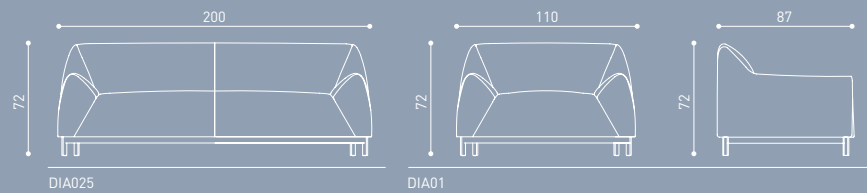

TEKNİK DETAY

DIA025

DIA01

DIAN

Designed by Cansu Ata