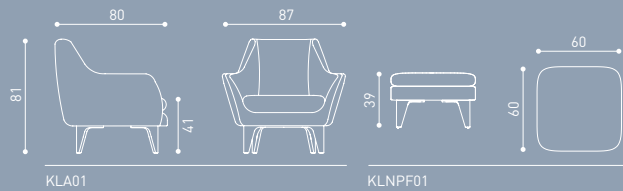

Klan, adını taşıdığı gibi birbirinden farklı tarzları ustaca bir araya getiriyor. Geleneksel havasıyla dikkat çeken bu koltuk, modern tasarım dokunuşları ile kullanıcıyı etkiliyor. Puf tasarımı ve özel ayaklarıyla tam bir uyum içinde olan Klan, bekleme ve misafir alanlarınızı şıklıkla buluşturuyor.

KLN01

Klan, as its name suggests, cleverly brings together various styles. This chair, with its traditional ambiance, captures attention and leaves an impression with modern design touches. In perfect harmony with its puff design and special legs, Klan elegantly blends sophistication into waiting and guest areas in offices.

KLNPF01

KLN01

TEKNİK DETAY

KLA01

KLNPF01

KLAN

Designed by Cansu Ata