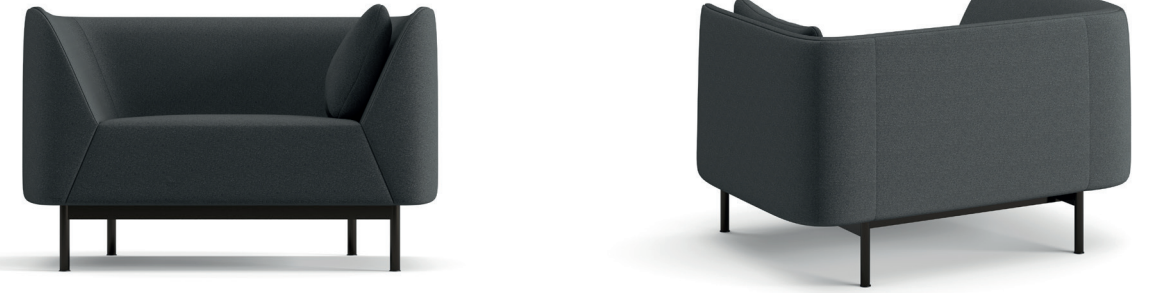

ODDA

Designed by Cansu Ata